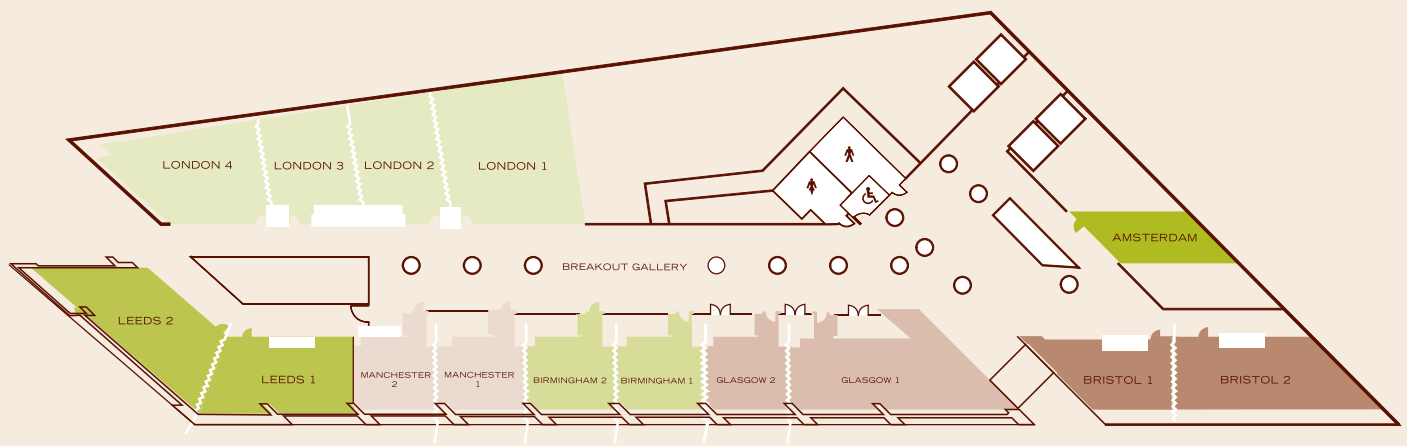

FIRST FLOOR

Meeting Room	Theatre	Boardroom	U-Shape	Classroom	Cabaret	Reception	Private Dining	Length ^M	Width ^M	Height ^M
Leeds 1	40	18	21	20	24	40	30	10.6	5.0	4.3
Leeds 2	50	20	23	25	30	50	38	12.0	5.0	4.3
Manchester 1	25	12	14	12	16	30	20	6.5	5.0	4.3
Manchester 2	25	12	14	12	16	30	20	6.5	5.0	4.3
Birmingham 1	25	12	14	12	16	30	20	6.5	5.0	4.3
Birmingham 2	25	12	14	12	16	30	20	6.5	5.0	4.3
Glasgow 1	60	28	32	32	35	58	40	13.5	5.0	4.3
Glasgow 2	25	12	14	12	16	30	20	5.5	5.0	4.3
Bristol 1	30	14	14	18	21	30	20	8.6	5.0	4.3
Bristol 2	50	24	27	25	32	50	40	12.6	5.0	4.3
London 1	70	20	24	38	28	70	50	10.0	9.0	3.0
London 2	40	16	20	25	21	40	30	6.5	7.5	3.1
London 3	30	16	20	18	16	30	20	6.5	6.5	3.1
London 4	30	20	15	16	21	45	30	10.8	6.0	3.1
Amsterdam	20	10	10	10	14	25	10	5.5	6.3	4.3
Leeds 1 & 2	-	-	-	-	-	90	70	22.0	5.0	4.3
Manchester 1 & 2	56	28	32	25	35	55	40	13.0	5.0	4.3
Manchester 1 & Birmingham 2	56	28	32	25	35	55	40	13.0	5.0	4.3
Birmingham 1 & 2	56	28	32	25	35	55	40	13.0	5.0	4.3
Birmingham 1 & Glasgow 2	56	28	32	25	35	55	40	13.0	5.0	4.3
Manchester 1, 2 & Birmingham 2	75	36	40	40	48	80	60	20.0	5.0	4.3
Manchester 1 & Birmingham 1, 2	75	36	40	40	48	80	60	20.0	5.0	4.3
Birmingham 1, 2 & Glasgow 2	75	36	40	40	48	80	60	20.0	5.0	4.3
Manchester 1, 2 & Birmingham 1, 2	100	-	-	55	64	110	80	26.5	5.0	4.3
Manchester 1 & Birmingham 1, 2 & Glasgow 2	100	-	-	55	64	110	80	26.5	5.0	4.3
Manchester 1, 2 & Birmingham 1, 2 & Glasgow 2	140	-	-	65	80	130	100	33.2	5.0	4.3
The Gallery										
Manchester 1, 2 & Birmingham 1, 2 & Glasgow 2	180	-	-	80	100	200	140	47.4	5.0	4.3
Glasgow 1 & Glasgow 2	85	40	44	47	48	85	60	20.0	5.0	4.3
Birmingham 1 & Glasgow 1, 2	110	-	-	60	62	110	80	26.5	5.0	4.3
Birmingham 1, 2 & Glasgow 1, 2	135	-	-	60	76	135	100	33.3	5.0	4.3
Manchester 1 & Birmingham 1, 2 & Glasgow 1, 2	150	-	-	70	90	160	120	39.8	5.0	4.3
Bristol 1 & 2	80	40	40	40	56	85	60	21.2	5.0	4.3
London 1 & 2	150	40	45	60	64	110	80	16.4	7.0	3.1
London 1, 2 & 3	180	-	-	90	90	160	100	23.0	7.0	3.1
London 1, 2, 3 & 4	220	-	-	100	110	210	130	33.8	7.0	3.1
London 2 & 3	70	32	36	35	40	70	50	13.0	7.0	3.1
London 2, 3 & 4	90	-	-	50	56	90	70	23.8	7.0	3.1
London 3 & 4	60	36	-	34	35	50	40	17.3	7.0	3.1
Event Floor Total Incl. Breakout	-	-	-	-	-	600	-	-	-	-
Breakout Gallery	-	-	-	-	-	150	-	-	-	-