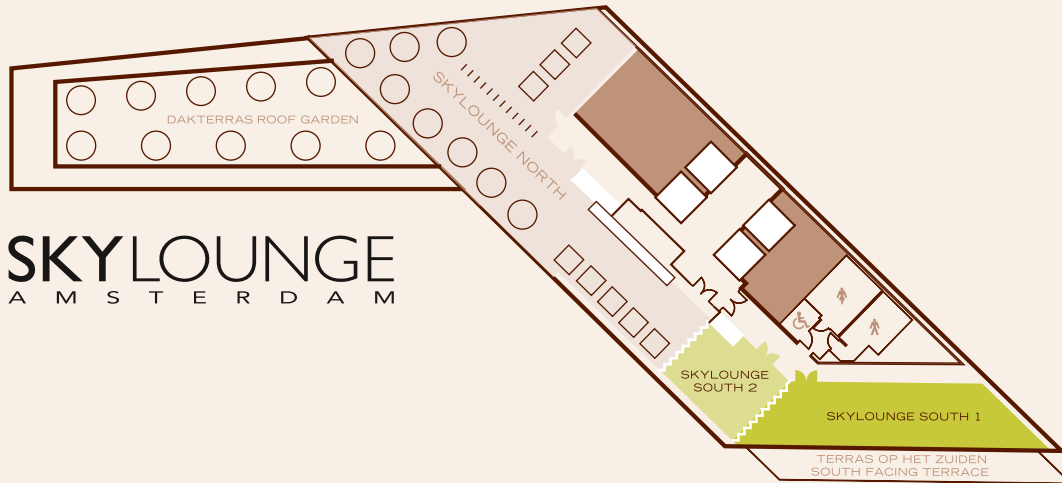

SKYLOUNGE AMSTERDAM

CAPACITY

SKYLOUNGE AMSTERDAM SOUTH

- Theatre: 90 guests
- Cabaret: 60 guests
- Boardroom: 30 guests
- U-shape: 35 guests
- Reception: 150 guests

SKYLOUNGE AMSTERDAM EVENTS

From cocktail receptions to walk-in dinners, experience the ambience of your own private area at SkyLounge Amsterdam South.

Walking dinner options up to 150 persons or sit down dinner up to 90 guests.

We are happy to create a tailor-made package for you.

A WEDDING IN THE SKY?

Set your date and let us take care of the rest. Certified as an official wedding location the DoubleTree by Hilton Amsterdam Centraal Station can offer you a complete package.

SKYLOUNGE AMSTERDAM CEREMONY & RECEPTION

- Welcome drink in SkyLounge Amsterdam
- Wedding cake
- Champagne, coffee and tea during reception
  Between 9.00 AM and 6.00 PM

SKYLOUNGE AMSTERDAM WEDDING DINNER & PARTY

- Welcome champagne & wedding cake
- 3-course gala-dinner on the hotel's event floor
  (including wine / amuse / coffee, tea and dessert)
- Party in your exclusive part of SkyLounge Amsterdam South for 3 hours with open bar
  (house wine / beer / soft drinks)

Create your tailor-made package with us.

DOUBLETREE BY HILTON AMSTERDAM CENTRAAL STATION
Oosterdoksstraat 4, 1011 DK Amsterdam, The Netherlands
T +31 (0)20 530 0800 F +31 (0)20 530 0801
Amsterdam.DoubleTree.com